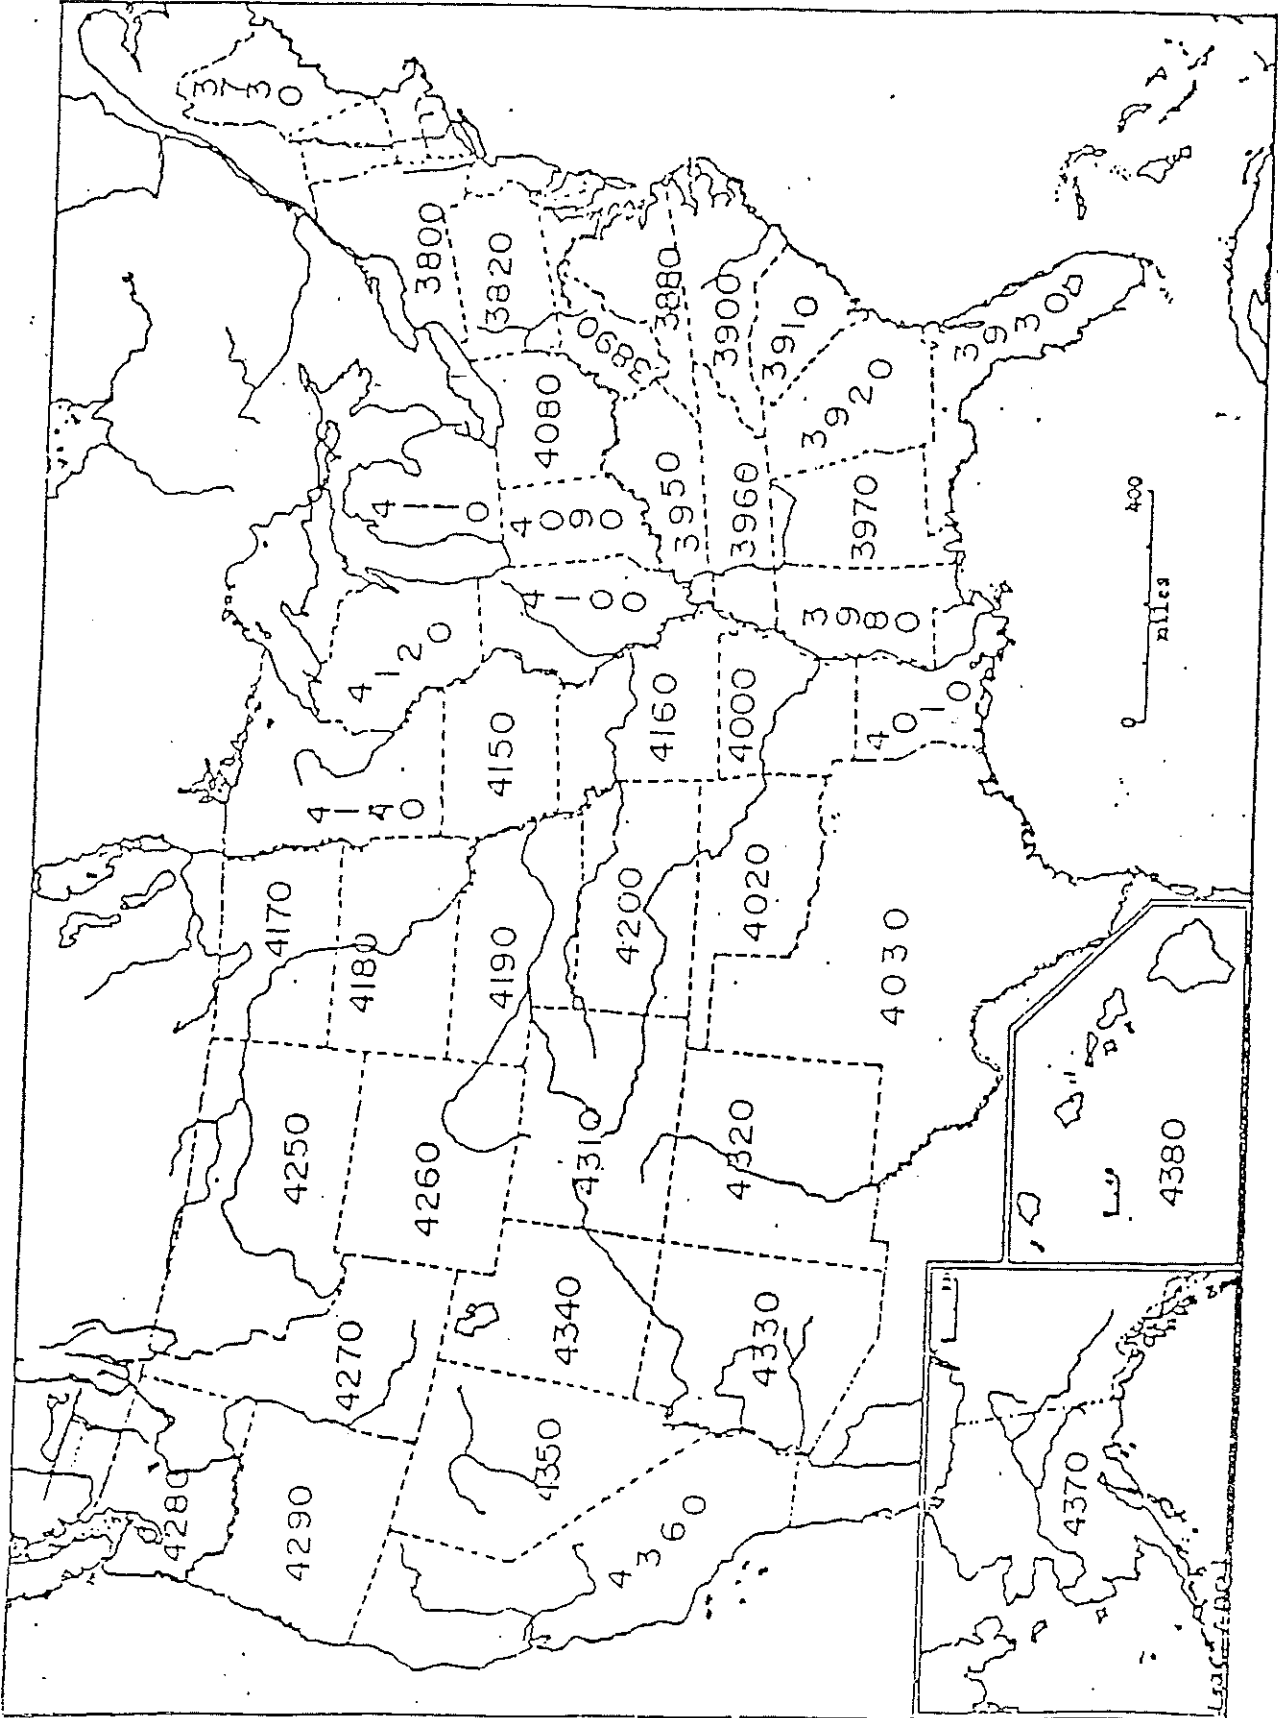

- CT-3780
- MA-3760
- NH-3740
- RI-3770
- VT-3750
- NJ-3810
- DE-3830
- MD-3840
- DC-3850

Continental = (W 125° - W 65° / N 50° - N 25°)
 Including Alaska + Hawaii = (E 172° - W 65° / N 75° - N 25°)

Seavey

Mr. J.C.
 SLA Gym Bull 1979

USA 3700

CANADA G 3400

NORTHERN CANADA G 3515

CORDILLERAN PROVINCES & TERRITORIES G 3505

WESTERN CANADA G 3465

EASTERN CANADA G 3405

Atlantic Provinces G 3410

MARITIME PROVINCES G 3415